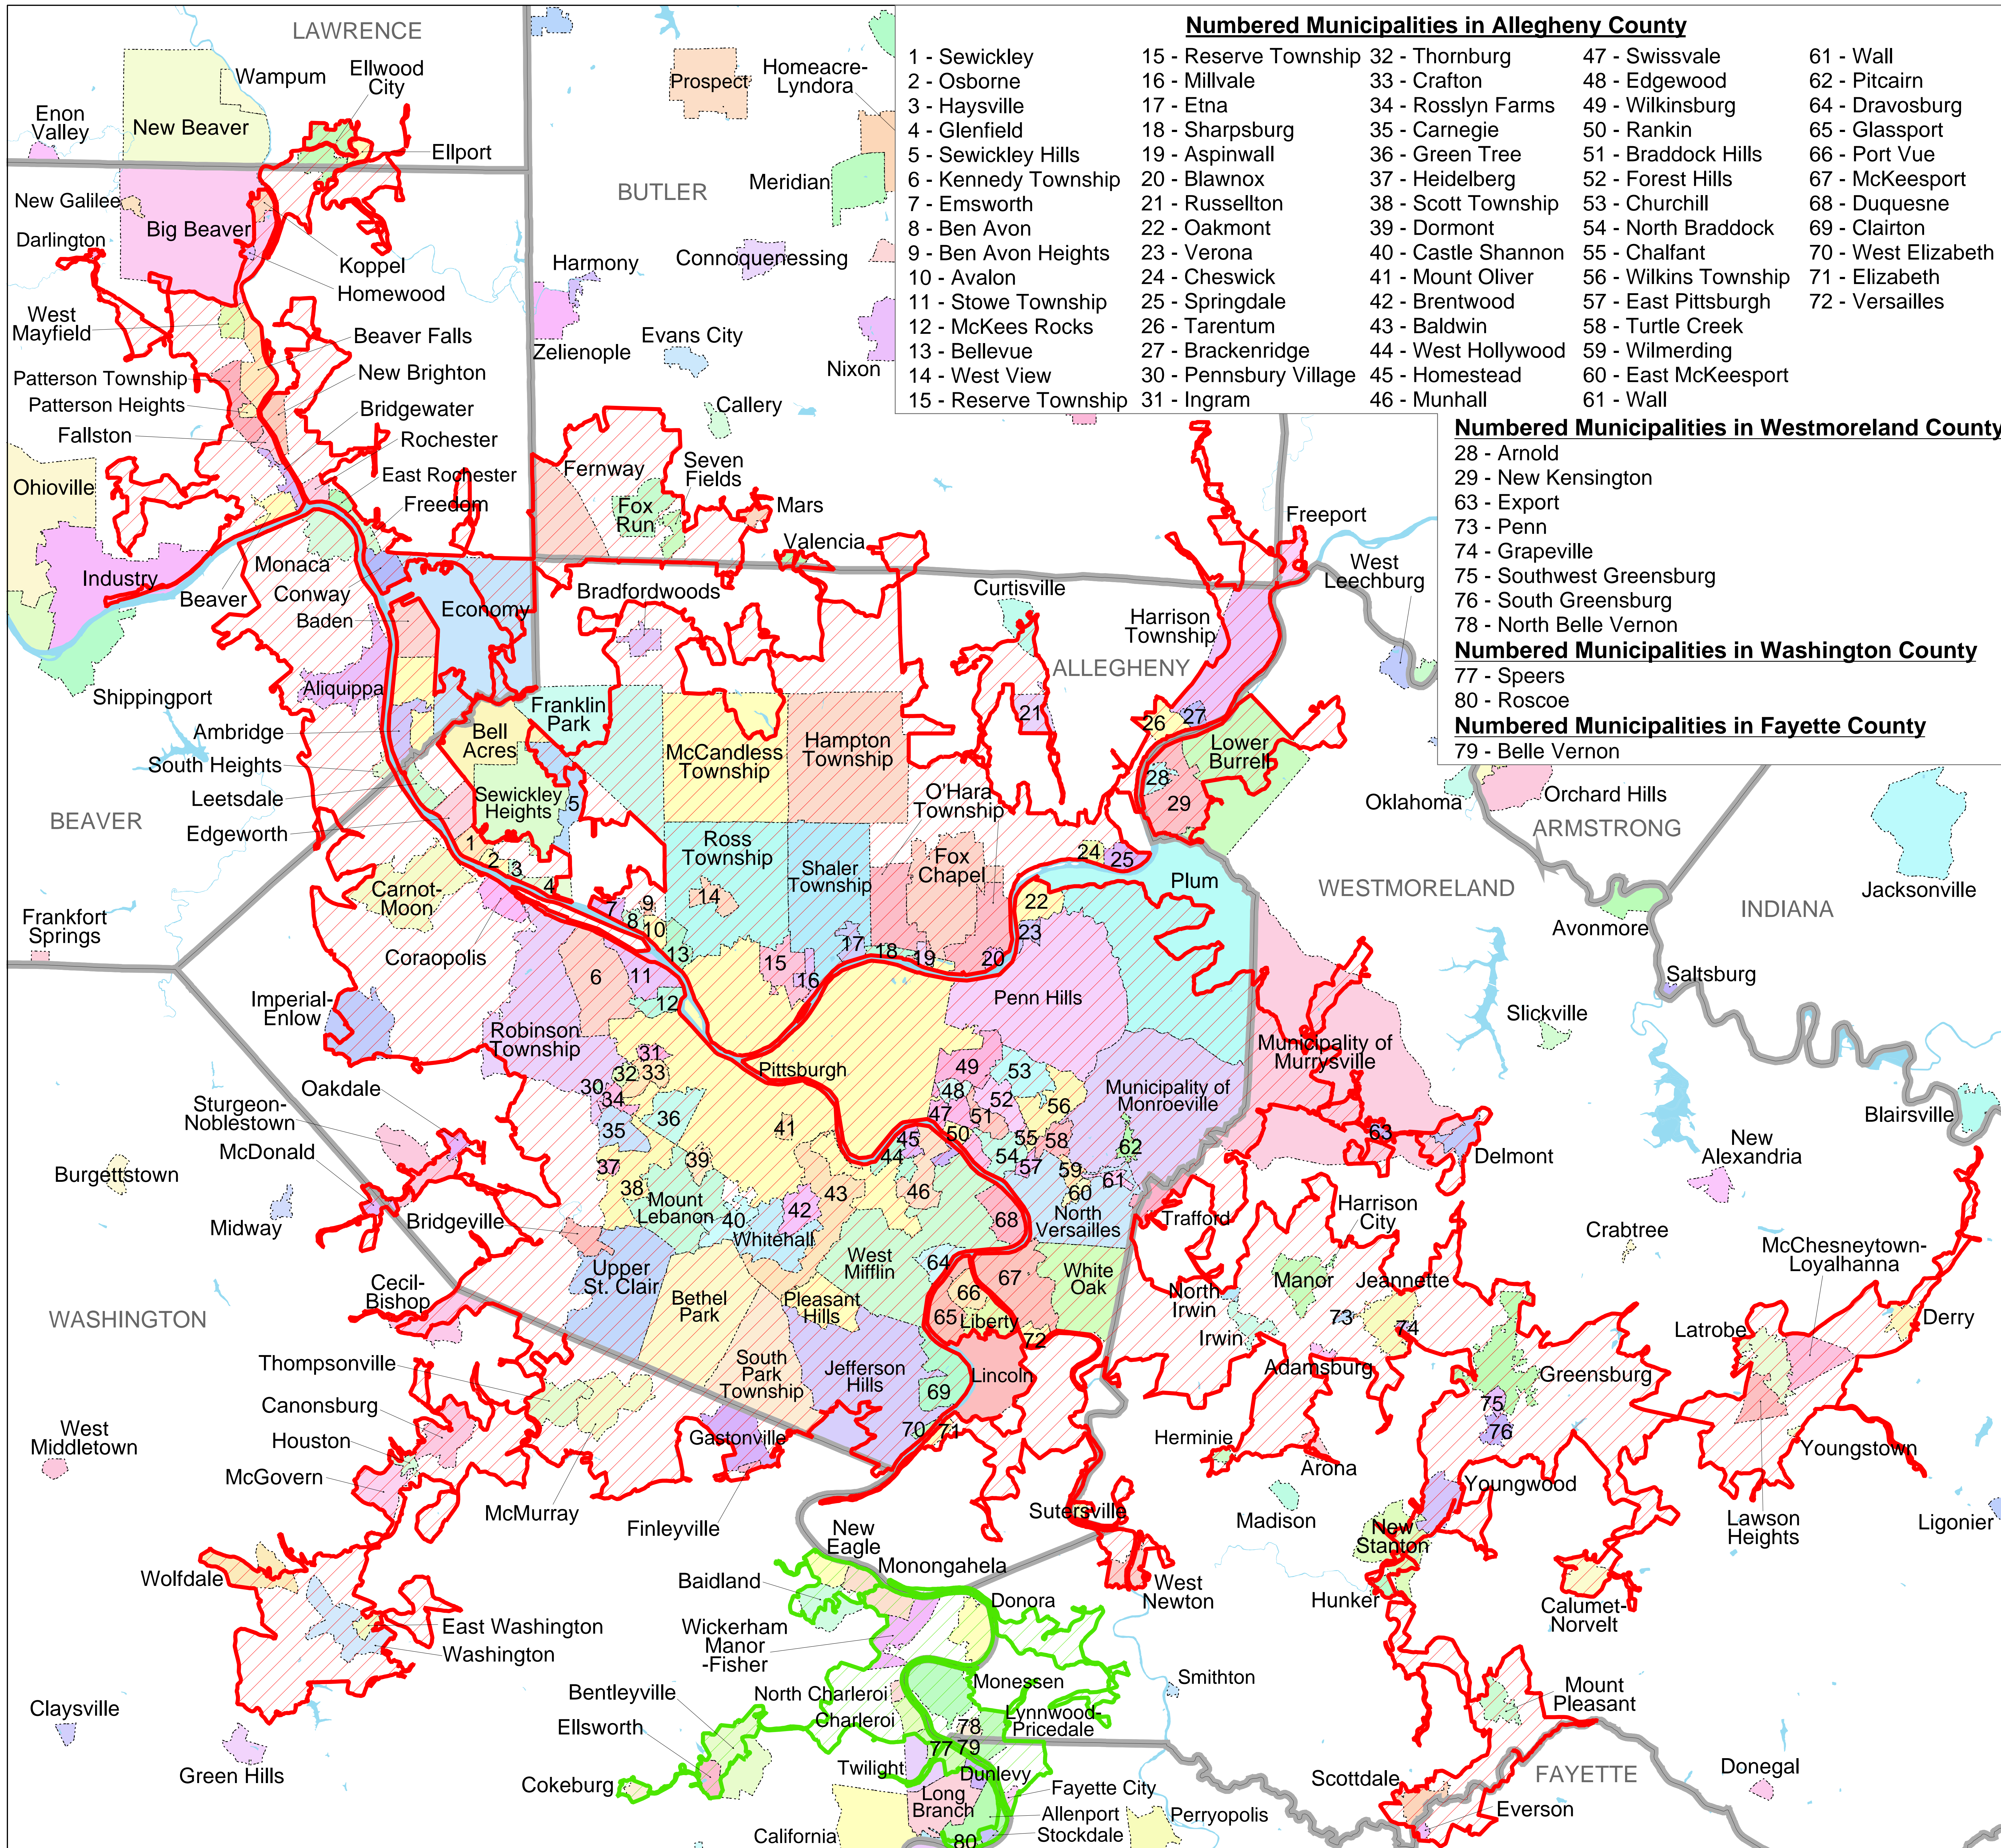

# Pittsburgh, PA Urbanized Area Storm Water Entities as Defined by the 2000 Census

- Numbered Municipalities in Allegheny County**
- |                       |                        |                     |                       |                     |
|-----------------------|------------------------|---------------------|-----------------------|---------------------|
| 1 - Sewickley         | 15 - Reserve Township  | 32 - Thornburg      | 47 - Swissvale        | 61 - Wall           |
| 2 - Osborne           | 16 - Millvale          | 33 - Crafton        | 48 - Edgewood         | 62 - Pitcairn       |
| 3 - Haysville         | 17 - Etna              | 34 - Rosslyn Farms  | 49 - Wilkinsburg      | 64 - Dravosburg     |
| 4 - Glenfield         | 18 - Sharpsburg        | 35 - Carnegie       | 50 - Rankin           | 65 - Glassport      |
| 5 - Sewickley Hills   | 19 - Aspinwall         | 36 - Green Tree     | 51 - Braddock Hills   | 66 - Port Vue       |
| 6 - Kennedy Township  | 20 - Blawnox           | 37 - Heidelberg     | 52 - Forest Hills     | 67 - McKeesport     |
| 7 - Emsworth          | 21 - Russellton        | 38 - Scott Township | 53 - Churchill        | 68 - Duquesne       |
| 8 - Ben Avon          | 22 - Oakmont           | 39 - Dormont        | 54 - North Braddock   | 69 - Clairton       |
| 9 - Ben Avon Heights  | 23 - Verona            | 40 - Castle Shannon | 55 - Chalfant         | 70 - West Elizabeth |
| 10 - Avalon           | 24 - Cheswick          | 41 - Mount Oliver   | 56 - Wilkins Township | 71 - Elizabeth      |
| 11 - Stowe Township   | 25 - Springdale        | 42 - Brentwood      | 57 - East Pittsburgh  | 72 - Versailles     |
| 12 - McKees Rocks     | 26 - Tarentum          | 43 - Baldwin        | 58 - Turtle Creek     |                     |
| 13 - Bellevue         | 27 - Brackenridge      | 44 - West Hollywood | 59 - Wilmerding       |                     |
| 14 - West View        | 30 - Pennsbury Village | 45 - Homestead      | 60 - East McKeesport  |                     |
| 15 - Reserve Township | 31 - Ingram            | 46 - Munhall        | 61 - Wall             |                     |
- Numbered Municipalities in Westmoreland County**
- |                           |                           |
|---------------------------|---------------------------|
| 28 - Arnold               | 73 - Penn                 |
| 29 - New Kensington       | 74 - Grapeville           |
| 63 - Export               | 75 - Southwest Greensburg |
| 73 - Penn                 | 76 - South Greensburg     |
| 74 - Grapeville           | 78 - North Belle Vernon   |
| 75 - Southwest Greensburg |                           |
| 76 - South Greensburg     |                           |
| 78 - North Belle Vernon   |                           |
- Numbered Municipalities in Washington County**
- |             |
|-------------|
| 77 - Speers |
| 80 - Roscoe |
- Numbered Municipalities in Fayette County**
- |                   |
|-------------------|
| 79 - Belle Vernon |
|-------------------|